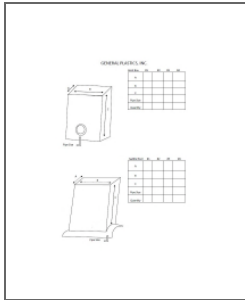

Forms and Diagram

BOOT BOX & SADDLE BOOT DIMENSIONS

Please complete and submit with special order boot boxes and saddle boots.

[View](#)