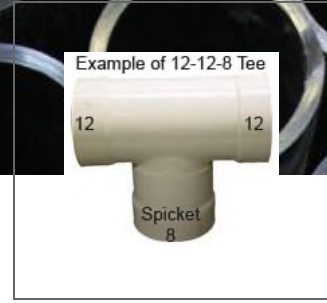

### Saddle Wye PVC

We can make any size Saddle Wye from a 4-4 to a 24-16 in any combination. Please call for quotes.

Sizes

### Start Collar PVC

Sizes