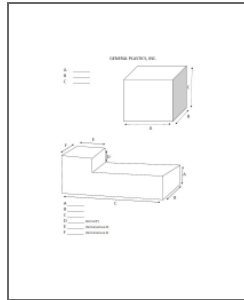

## Forms and Diagram

---

**BOOT BOX & SADDLE BOOT DIMENSIONS**

Please complete and submit with special order boot boxes and saddle boots.

[View](#)

**PLENUM & BOX DIMENSIONS**

Please complete and submit with special plenum orders.

## Fittings & Parts PVC

---

Coupling

Sizes

Elbow 22.5° - PVC

Sizes

Elbow 30° - PVC

Sizes