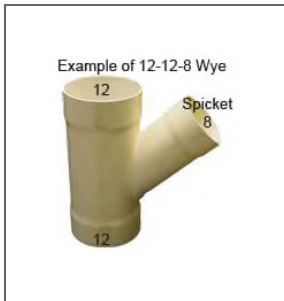

### Saddle Wye PVC

We can make any size Saddle Wye from a 4-4 to a 24-16 in any combination. Please call for quotes.

Sizes

### Start Collar PVC

Sizes

### Tee PVC

We can make any size tee from a 4-4-4 to a 24-24-24 in any combination. Example: 14-10-4. Please call for quotes.

Sizes